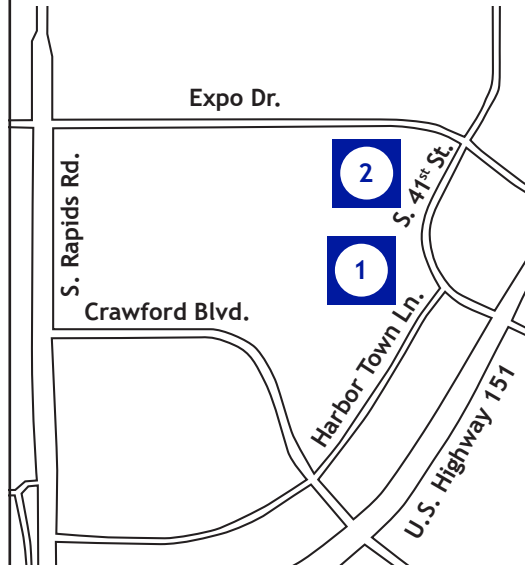

Network Map

Manitowoc

HFM Lakefront Campus

From North on Memorial Drive:
Turn right on Lakefront Way

Two Rivers

From South on Memorial Drive:
Turn left on to Lowell St.,
immediately right on Roosevelt Ave.

Harbor Town Area

HFM Sheboygan

Manitowoc

1 HFM Harbor Town
Campus
1650 S. 41st St.

Diagnostic Services

(920) 320-4523

HFM Chiropractic

(920) 320-4700

HFM Women's Health

(920) 320-2436

5 HFM Behavioral Health
339 Reed Avenue
(920) 320-8600

8 HFM FastCare® at Meijer
1818 S. Rapids Road
TEMPORARILY CLOSED

9 Lakeshore Memory Care
1635 S. 21st St.
(920) 320-8600