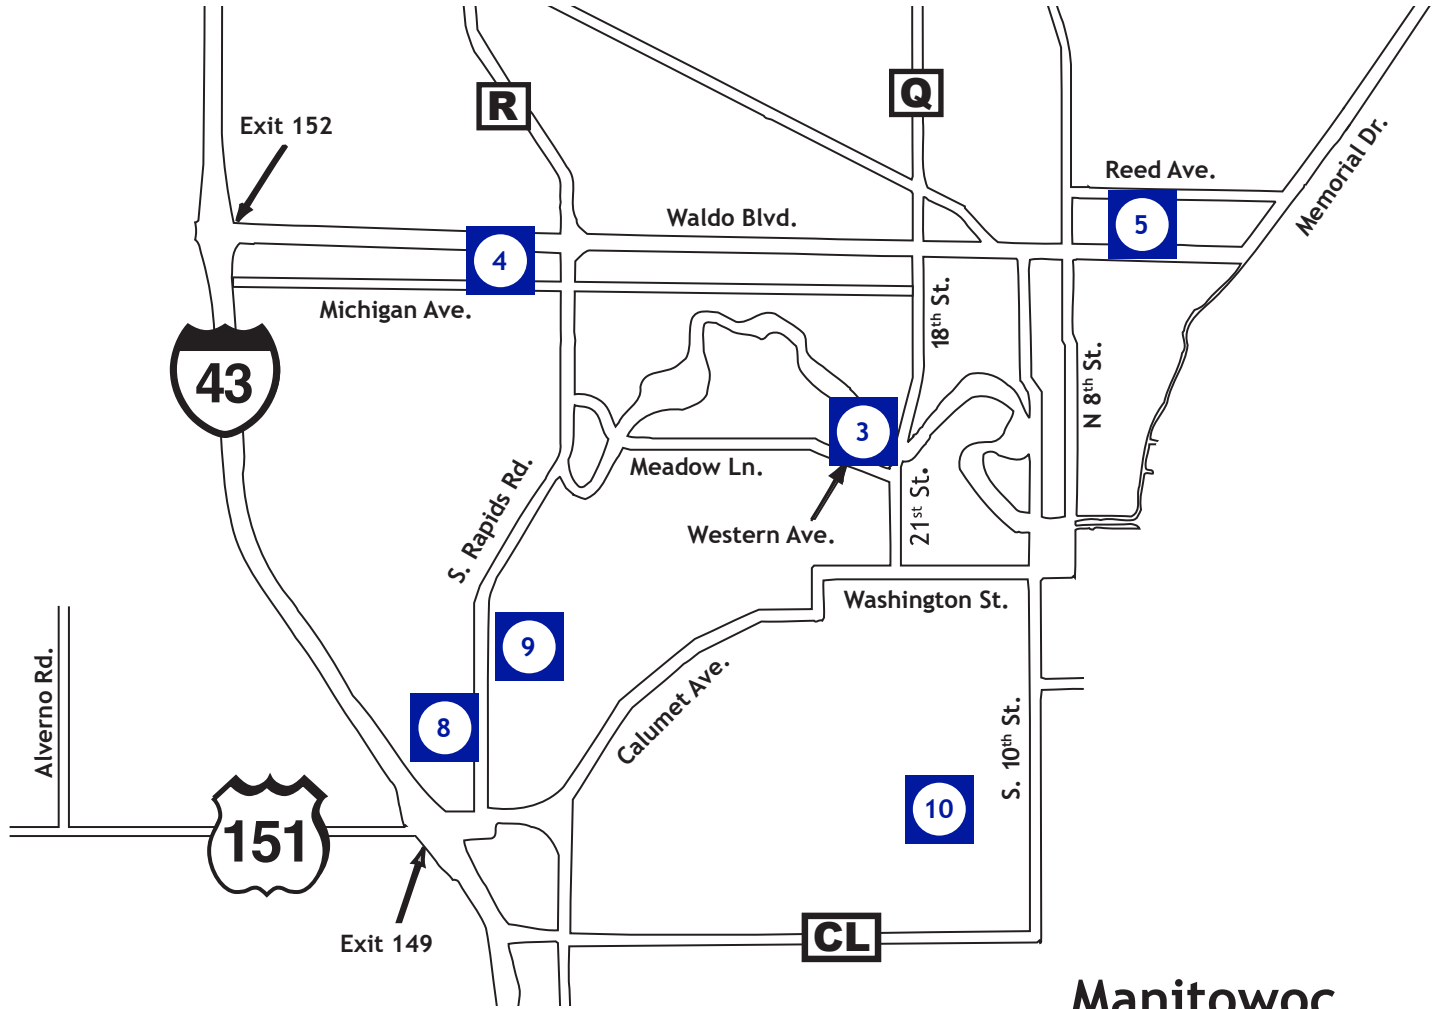

Network Map

Manitowoc

HFM Lakefront Campus

From North on Memorial Drive:
Turn right on Lakefront Way

Two Rivers

From South on Memorial Drive:
Turn left on to Lowell St.,
immediately right on Roosevelt Ave.

Harbor Town Area

HFM Sheboygan

Manitowoc

1 HFM Harbor Town
Campus
1650 S. 41st St.

Diagnostic Services

(920) 320-4523

HFM Chiropractic

(920) 320-4700

HFM Women's Health

(920) 320-2436

5 HFM Behavioral Health
339 Reed Avenue
(920) 320-8600

8 HFM FastCare® at Meijer
1818 S. Rapids Road
TEMPORARILY CLOSED

9 Lakeshore Memory Care
1635 S. 21st St.
(920) 320-8600

HFM Hearing & Balance

(920) 320-4780

HFM Lakeshore Orthopaedics

(920) 320-5241

in affiliation with

Visit our locations online
hfmhealth.org/locations