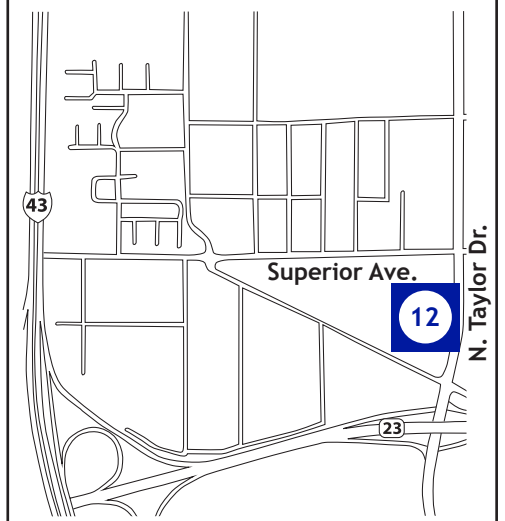

Network Map

Manitowoc

HFM Lakefront Campus

From North on Memorial Drive:
Turn right on Lakefront Way

Two Rivers

From South on Memorial Drive:
Turn left on to Lowell St.,
immediately right on Roosevelt Ave.

Harbor Town Area

HFM Sheboygan

Manitowoc

1 HFM Harbor Town
Campus
1650 S. 41st St.

Diagnostic Services

(920) 320-4523

HFM Chiropractic

(920) 320-4700