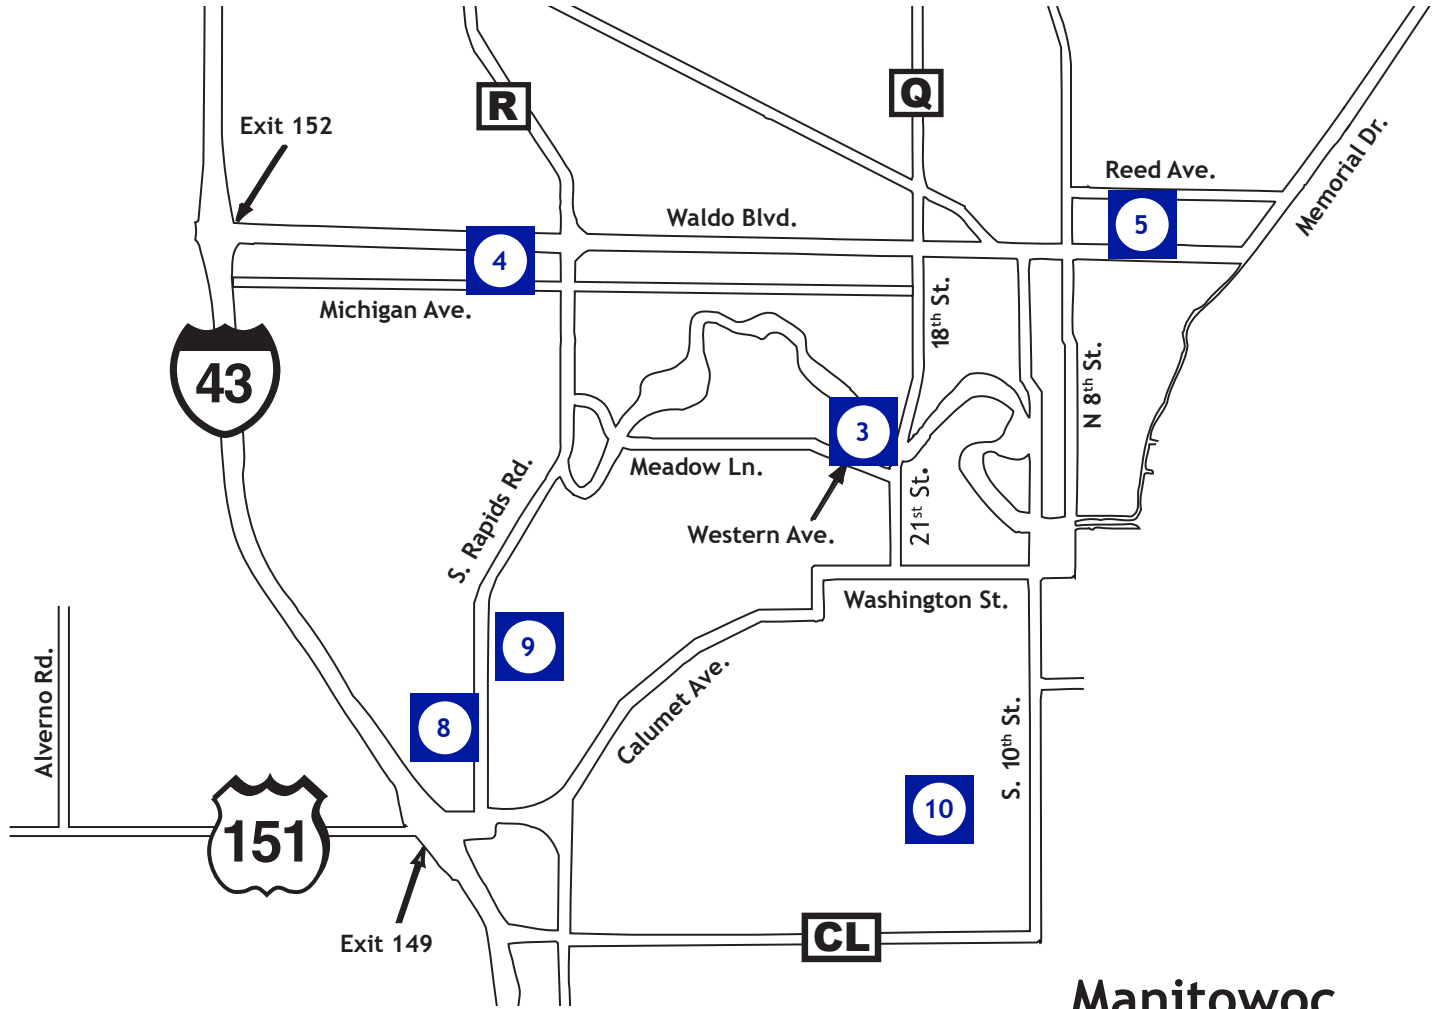

Network Map

Manitowoc

HFM Lakefront Campus

From North on Memorial Drive:
Turn right on Lakefront Way

Two Rivers

From South on Memorial Drive:
Turn left on to Lowell St.,
immediately right on Roosevelt Ave.

Harbor Town Area

HFM Sheboygan

Manitowoc

1 HFM Harbor Town
Campus
1650 S. 41st St.

Diagnostic Services

(920) 320-4523

HFM Chiropractic

(920) 320-4700

HFM Women's Health

(920) 320-2436

5 HFM Behavioral Health
339 Reed Avenue
(920) 320-8600

8 HFM FastCare® at Meijer
1818 S. Rapids Road
TEMPORARILY CLOSED

9 Lakeshore Memory Care
1635 S. 21st St.
(920) 320-8600